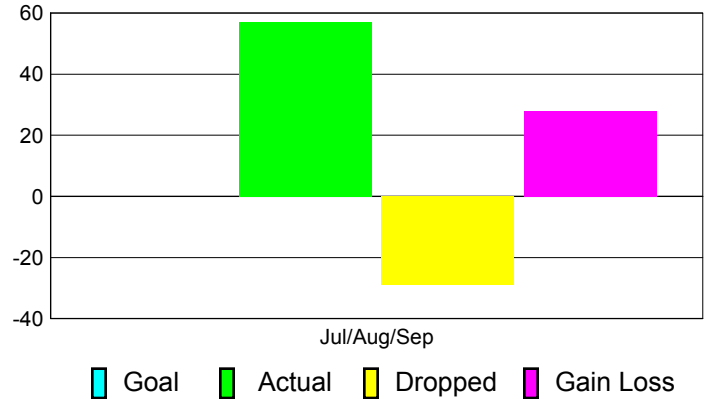

Membership Results 2012-2013

Goal, New, Dropped, Gain/Loss