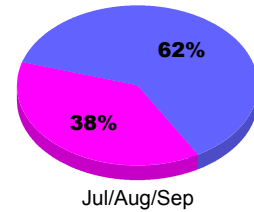

**Membership Results
2012-2013**

**Membership
2011-2012**

Month	Net Memb Goal	Actual New Memb	Actual Dropped Memb	Gain/Loss of Memb	Gain/Loss of Memb
Jul/Aug/Sep		57	-29	28	-13
Totals		57	-29	28	-13

Membership Results 2012-2013

Goal, New, Dropped, Gain/Loss

Comparison of Membership Gain/Loss

Current Year Compared to the Previous Year

Gender Comparison 2012-2013

Male Female